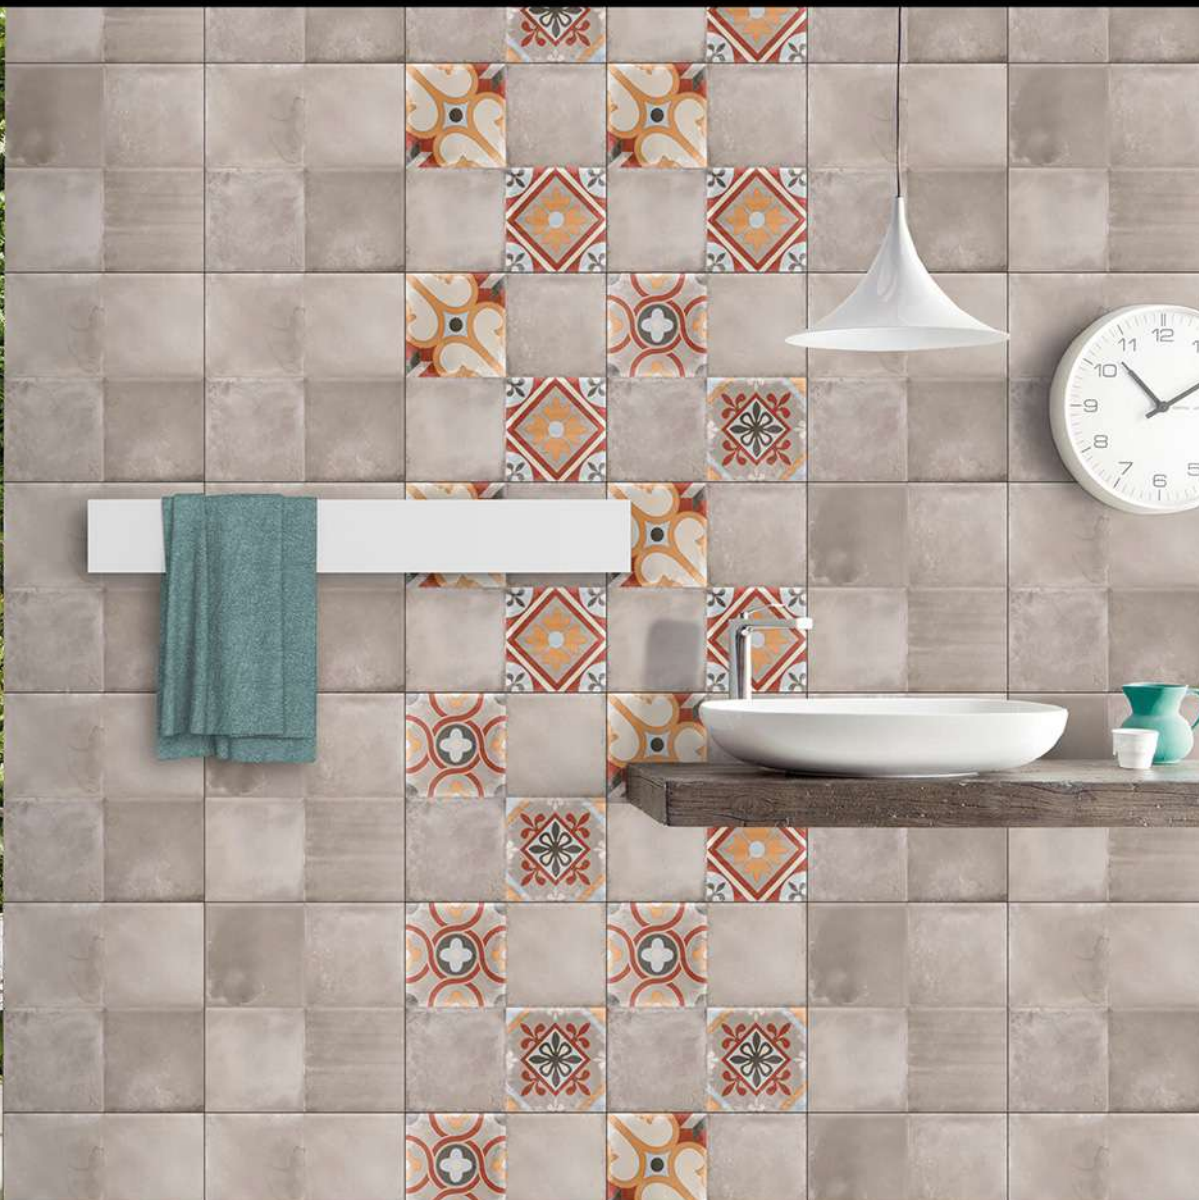

HAZELWOOD

300 mm x 300 mm
MATT SERIES

Artasia®
TILES