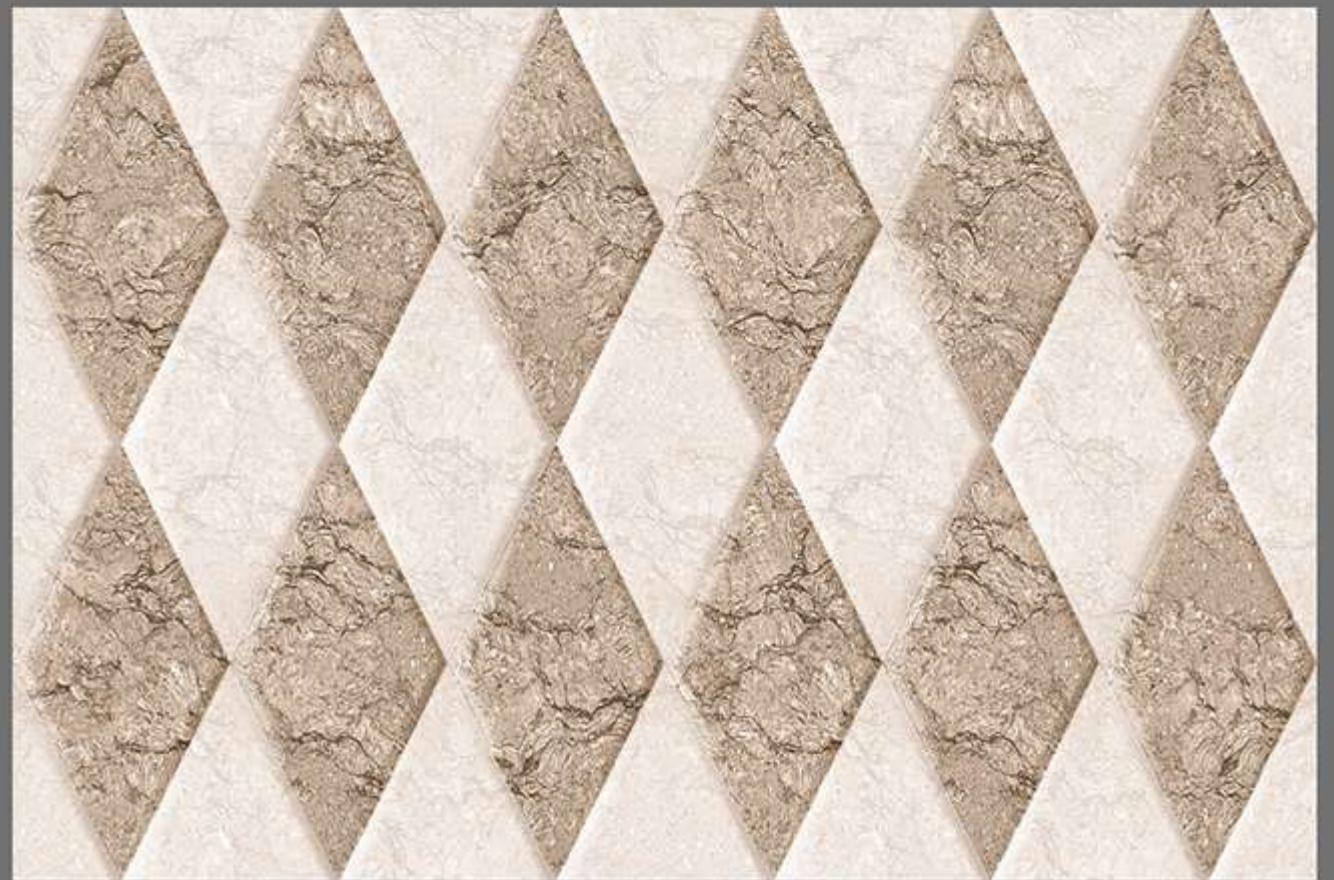

**GLOSSY
SERIES**

**300 X 450 mm
300 X 300 mm**

**DC -102-LT (PLAIN)
DC -102-HL 3 (P- 73)
DC -102-DK (PLAIN)**